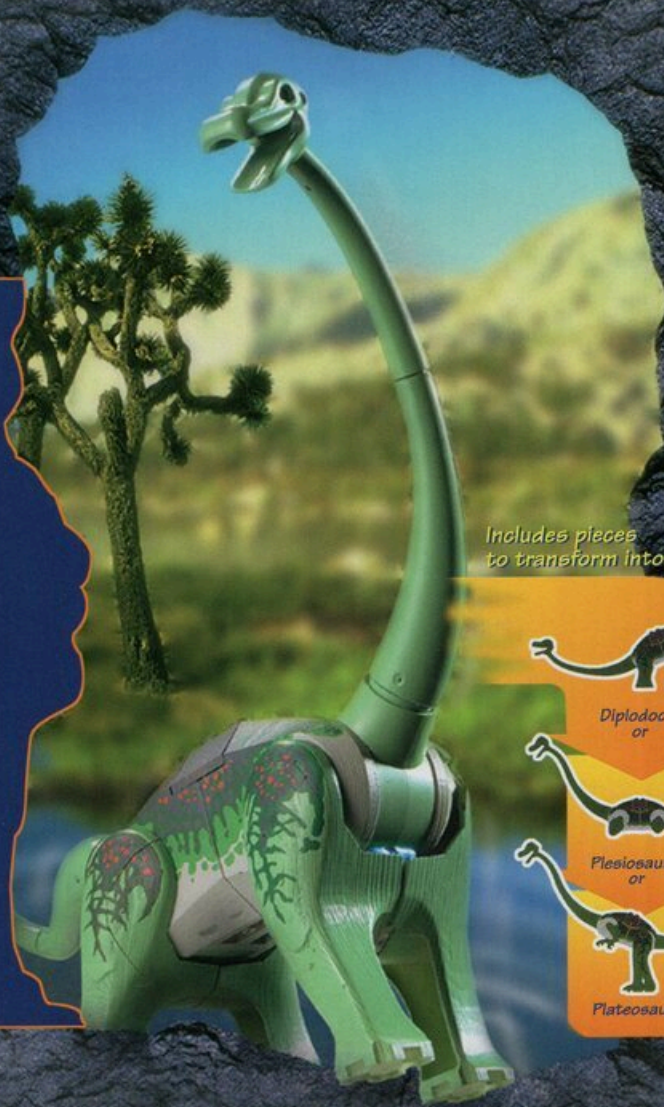

Other dinosaurs flee in terror from this lizard king. This T-Rex looks realistic and is easy to build. Measures over 10" long from head to tail!
Ages 5-12. 23 pieces.
#6720 Tyrannosaurus Rex \$9.99

www.LEGO.com/dinosaurs

Go on an exciting Dino Dig!

LEGO

DINOSAURS

AGES 5-12

C. Beware the charge of Styracosaurus!

This spiked dinosaur may have been a peaceful plant-eater, but when danger threatened, the Styracosaurus charged like a rhino! Measures over 7" long from head to tail!
Ages 5-12. 19 pieces.
#6722 Styracosaurus \$9.99

Includes pieces to transform into:

D. Don't make this giant mad!

Brachiosaurus was one of the largest of the dinosaurs, over 80 feet long and weighing in at 80 tons. Unique, rounded building pieces give a realistic shape to the tail, neck and body. Measures over 10" long from head to tail!
Ages 5-12. 25 pieces.
#6719 Brachiosaurus \$9.99